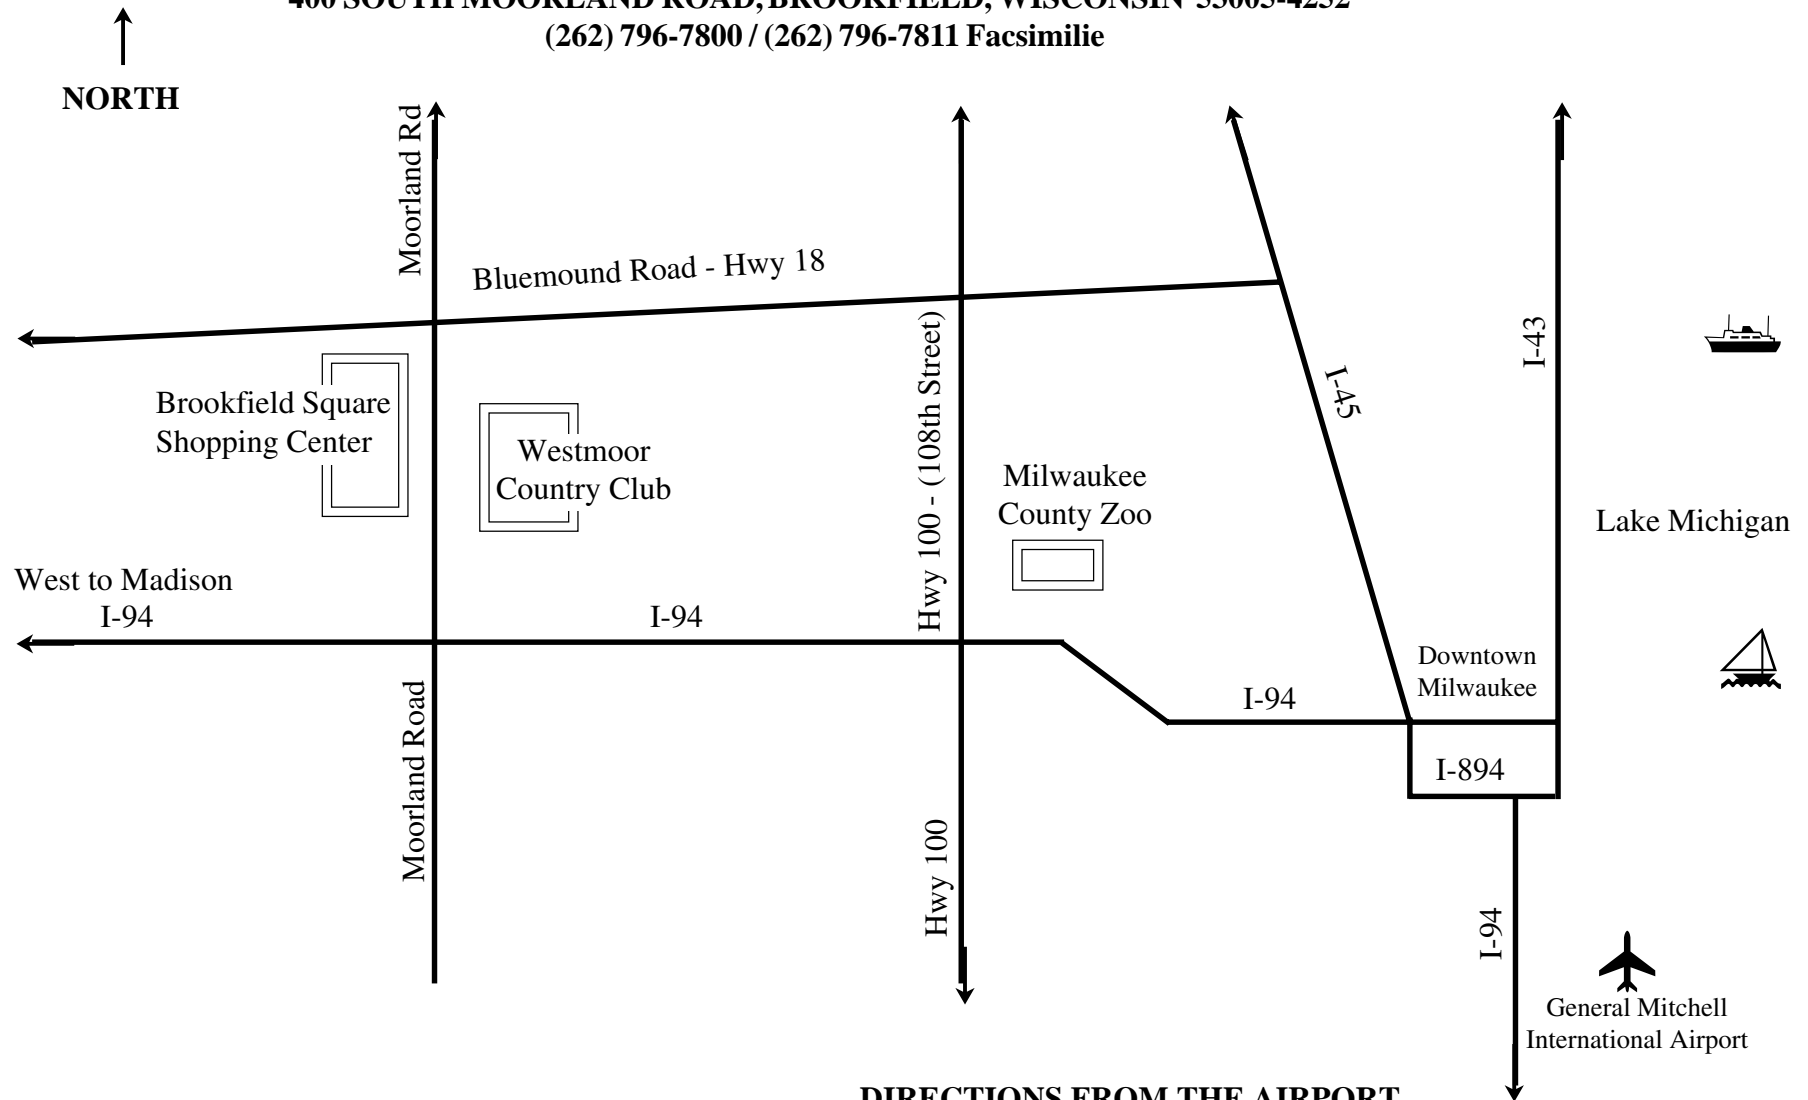

# DIRECTIONS TO WESTMOOR COUNTRY CLUB

400 SOUTH MOORLAND ROAD, BROOKFIELD, WISCONSIN 53005-4252

(262) 796-7800 / (262) 796-7811 Facsimilie

## DIRECTIONS FROM MADISON

Take I-94 East toward Milwaukee. Exit Moorland Road (**exit 301 A-B**) and turn Left onto Moorland Rd. Proceed about 3 blocks to the North maneuvering into in the right hand lane. The entrance to Westmoor Country Club is the second drive on your right hand side, If you pass McDonald's you have gone too far. Proceed to the top of the hill for parking and enter through the covered main entrance.

## DIRECTIONS FROM THE AIRPORT

Take I-94 North to Milwaukee - then take 894 by-pass - West to Madison (stay in left hand lane). Stay on 894 West until you see the sign for I-94 West to Madison (left hand lane). Drive approximately three miles West on I-94, then exit Moorland Road **North (exit 301B)**. Proceed about 3 blocks to the North remaining in the right hand lane. The entrance to Westmoor Country Club is the second drive on your right hand side, If you pass McDonald's you have gone too far. Proceed to the top of the hill for parking and enter through the covered main entrance.